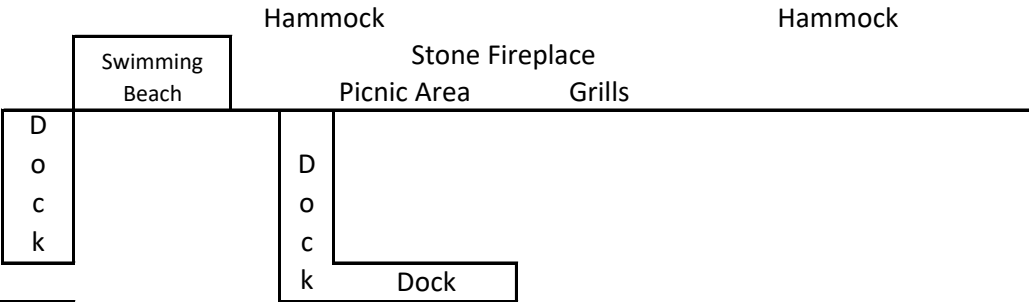

Boat Ramp

Swim Float