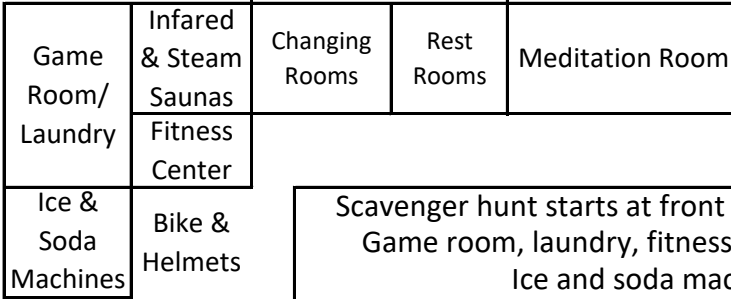

Please return your key
to the front desk upon
check-out.

QE	113
Q	114
QE	115
Q	116
QE	117
Q	118
QE	119
Q	120
QE	121
Q	122

Scavenger hunt starts at front desk office - Prizes available!
 Game room, laundry, fitness center & saunas open 8 -9
 Ice and soda machine - 24 hours
 DVDs to use in room - Available in office
 Bikes for your use - Please use helmet and lock
 Firewood available: \$5.00 bundle

S	Suite - King Bed w/spa tub & LR/K w/pull out Queen Sofa
Q	2 Queen Beds, full shower & bathtub
QE	2 Queen Beds w/efficiency, full shower & bathtub
D	2 Double Beds: Shower stall only (no tub)
K	1 King Bed: Shower stall only (no tub)